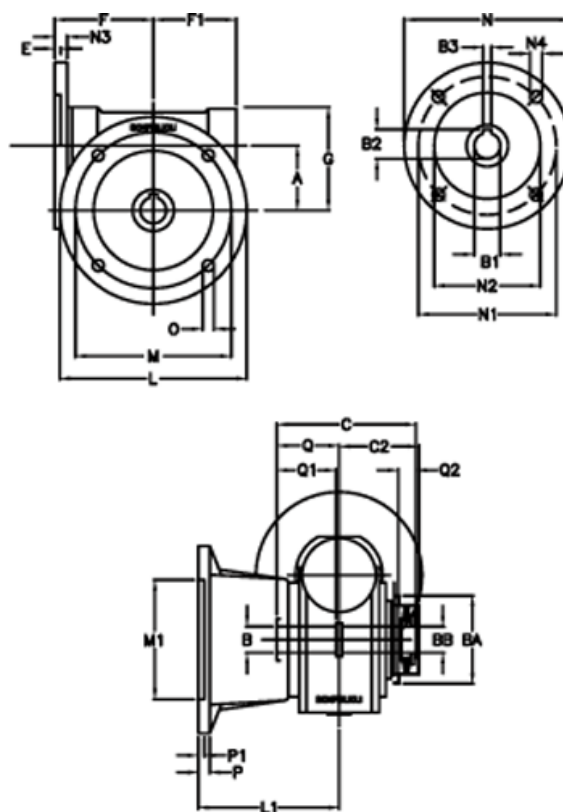

Data Sheet

Article number: 390204400762716

Description: Worm Gear with Torque Limiter
VF 44-L1-FA-7-P71B5

Measures

a = 44.6	C2 = 48	m = 87	P = 9
B = 18	Description = VF 44FA-xx-71B5	M1 = 60	P1 = 7
B1 E7 = 14	E = 2	N = 160	Q = 32.0
B2 = 16.3	F = 65	N1 = 130	Q1 = 32
B3 H9 = 5	F1 = 54	N2 = 110	Q2 = 12
BA = 40	g = 71	N3 = 10.5	
BB H7 = 11	L = 110	N4 = 9.5	
C = 79	L1 = 90	O = 8.5	